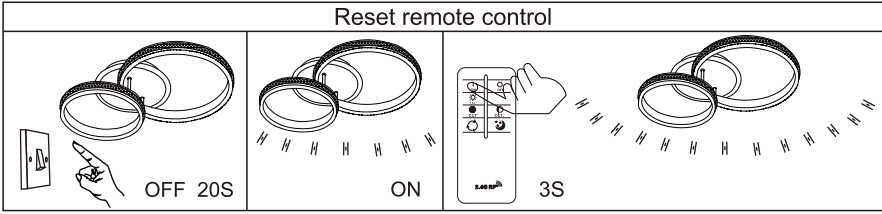

GLOBO Handels GmbH
Gewerbestr. 3
A-9184 Sankt Peter
AUSTRIA