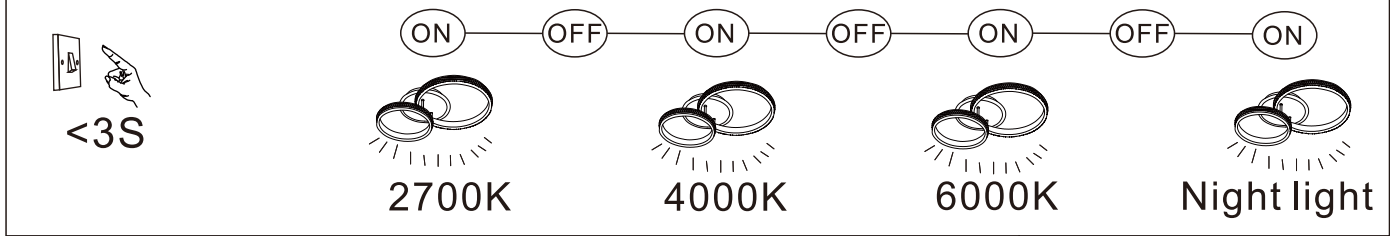

GLOBO Handels GmbH
Gewerbestr. 3
A-9184 Sankt Peter
AUSTRIA