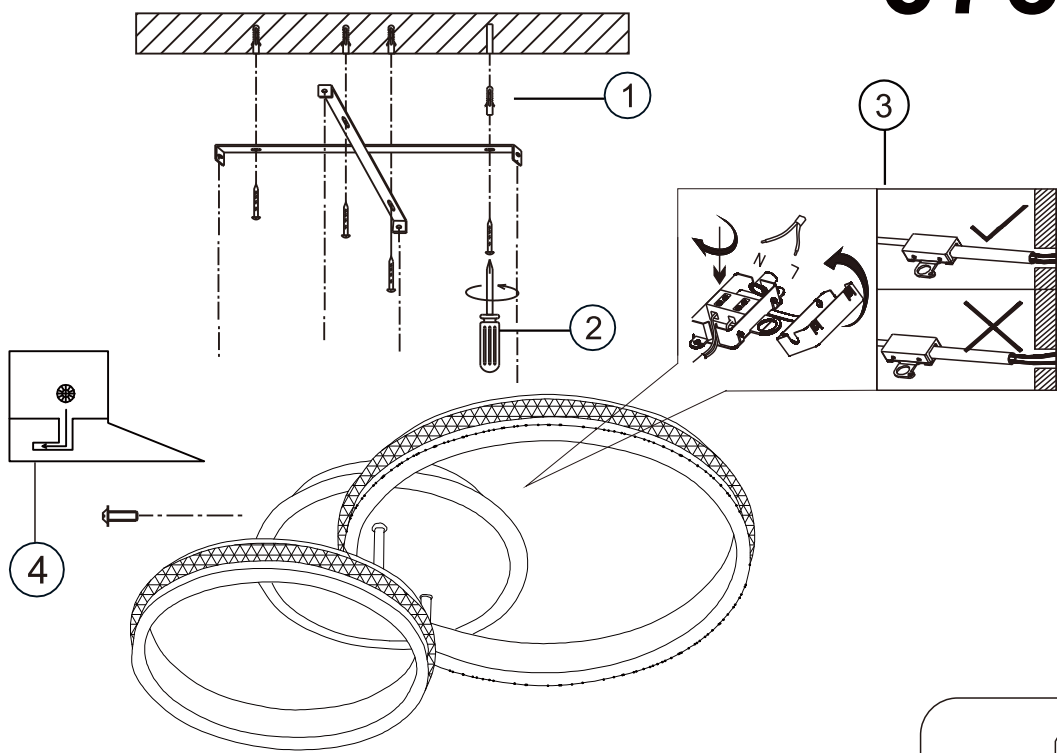

LED MAX 50W 35V 220-240V~ 50/60Hz	
Frequency Bandwidth	Maximal radiation transmitting power
2410-2475MHz	-0.7dBm

GLOBO
LIGHTING

www.globo-lighting.com

67314-50

B